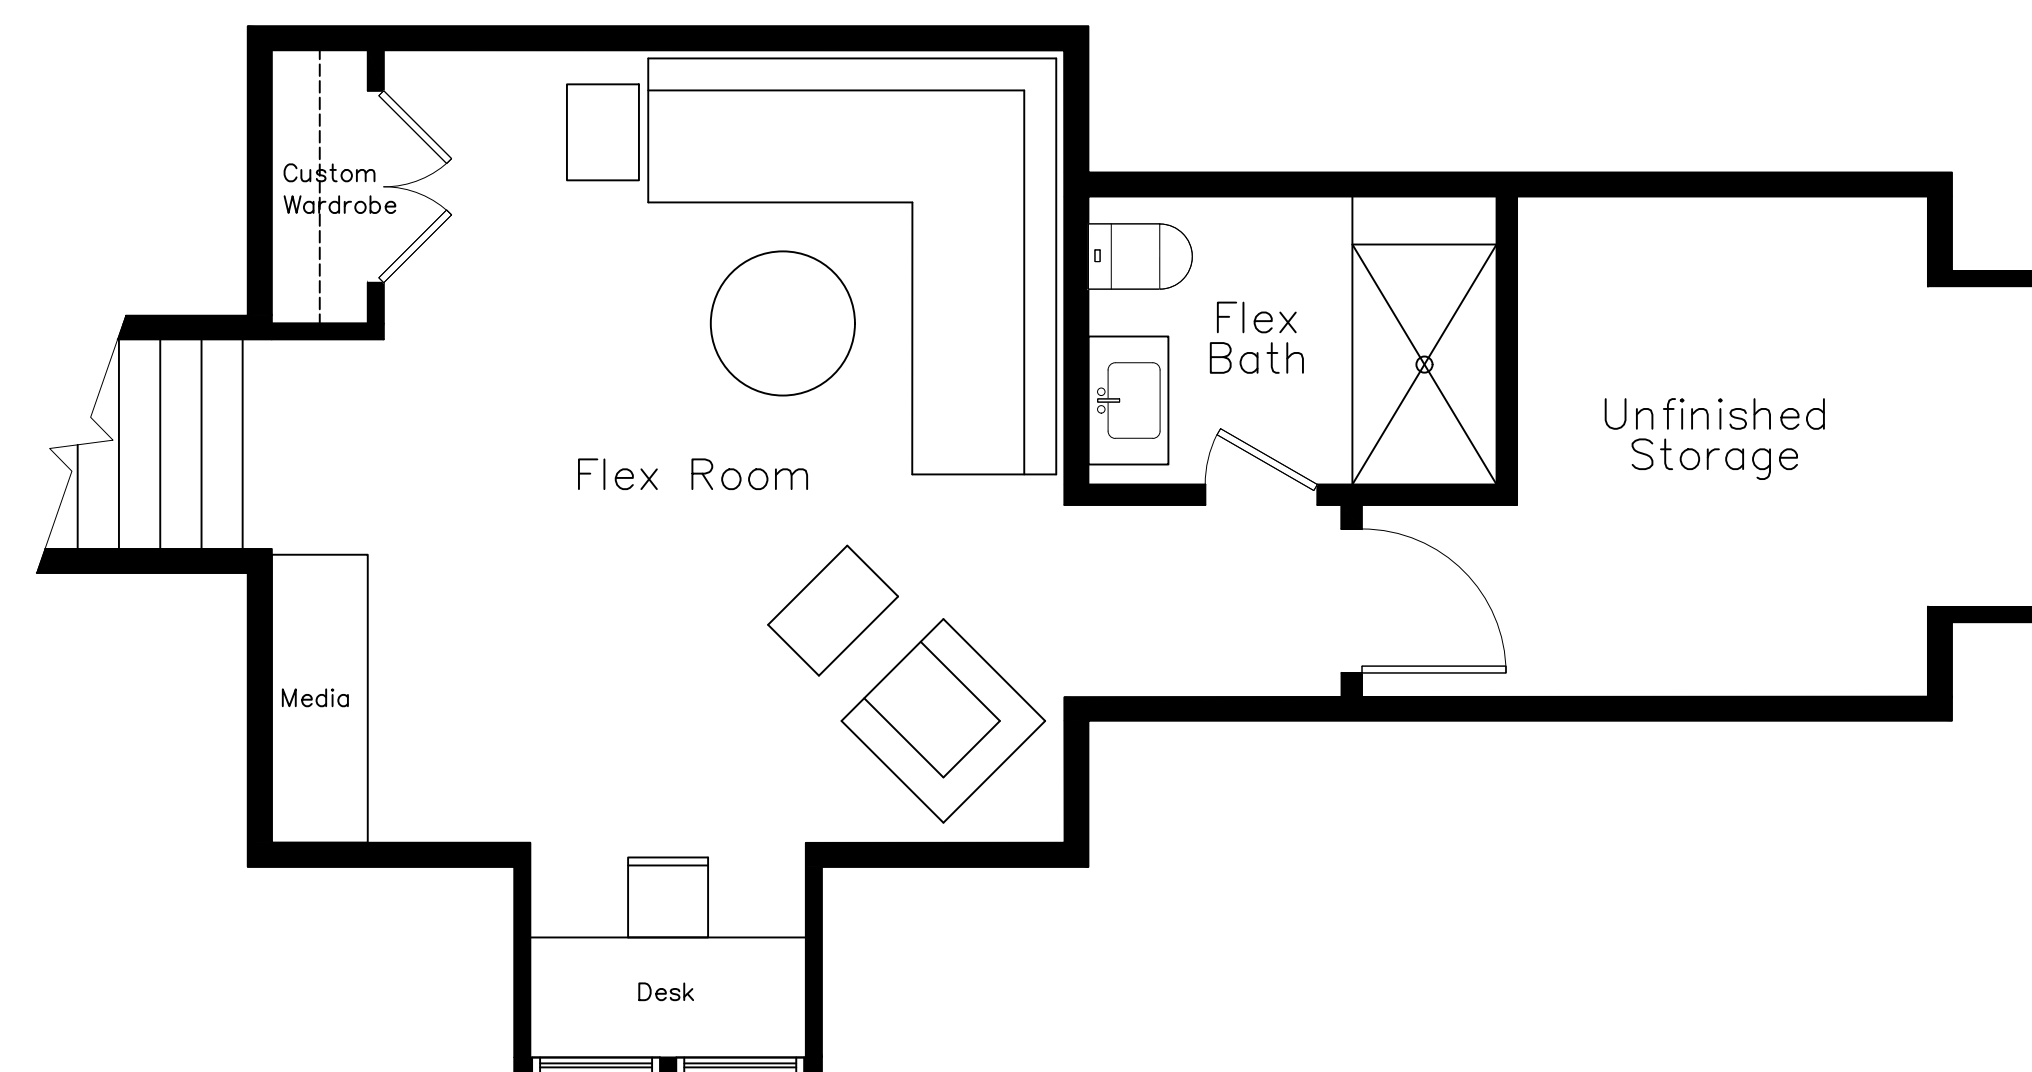

12 HARROGATE
 FIRST FLOOR PLAN
 SCALE: 1/4" = 1'-0"

SECOND FLOOR PLAN
9'-1 1/2" CLG. HEIGHT SCALE: 1/4" = 1'-0"